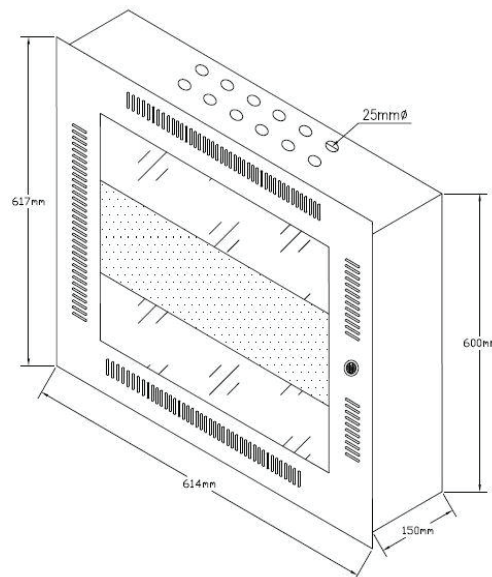

STANDARD PACKAGING

- Delivered as Assembled

FEATURES

- Cabinet, Flush Mount ONT, 12RU, 600 Wide, 150 Deep, with Lock, with Frame, Grey (RAL7035) or Pure White (RAL9010)
- Dimensions: 12U with Frame Dimension 636mm x 636mm (H x W)
- 600mm x 600mm (H x W) at rear of the cabinet and Depth 150mm (D)
- 5 Entry points on a removable cable entry knockout plate on Top and Bottom.
- Front Tempered Glass Door with Steel Side Panels
- Adjustable 19" Mounting Profile
- Aesthetic design with Ventilation Holes
- Comes with Universal Standard Key & Lock Inner mounting Plate with Grid Holes

12U SINGLE SECTION WALLMOUNT ENCLOSURES 150 MM FOR FTTH

CONSTRUCTION

Material	SPCC quality cold rolled steel Thickness: 1.2mm Tempered glass Thickness:5mm
Loading Capacity	Static loading: 30kg
Degree of protection	IP20
Surface Finish	Degreasing, Pickling, Phosphating, Powder Coated
Front panels	5mm tempered glass fitted with end metal panels. Left and right side hinge options supplied with cylinder lock and
Product specification	12U
Width	600mm
Depth	150mm
Color	Ral9010; Ral9005; Ral7035

CABINET DRAWINGS

ORDERING INFORMATION

Description

Datacom 19" 12U Single Section FTTH Recessed Cabinet 600(W) x150(D)

Part No.

DC-RK-12WS -2RB-1 **

** indicates color. If no value by default cabinet color is Grey RAL 7035 and WH (white RAL 9010)