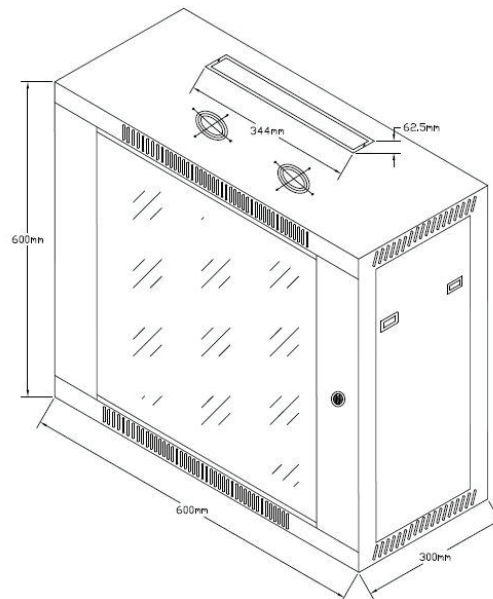

APPLICATION

- FTTH Solutions
- LAN & WAN networking
- Network wiring closets
- Audio / Video System
- Security System

STANDARDS COMPLIANCE

- EN 55032
- EN55035
- EN IEC61000-3-2
- EN61000-3-3+A1
- EN IEC 62368-1
- IEC60297-3
- IEC62321

STANDARD PACKAGING

- Delivered as Assembled

FEATURES

- Cabinet, Flush Mount ONT, 12RU, 600 Wide, 300 Deep, with Lock, with Frame, Grey (RAL7035) or Pure White (RAL9010)
- Dimensions: 12U with Frame Dimension 636mm x 636mm (H x W)
- 600mm x 600mm (H x W) at rear of the cabinet and Depth 300mm (D)
- 5 Entry points on a removable cable entry knockout plate on Top and Bottom.
- Front Tempered Glass Door with Steel Side Panels
- Adjustable 19" Mounting Profile
- Aesthetic design with Ventilation Holes
- Comes with Universal Standard Key & Lock Inner mounting Plate with Grid Holes

12U SINGLE SECTION WALLMOUNT ENCLOSURES 300 MM FOR FTTH

CONSTRUCTION	
Material	SPCC quality cold rolled steel, Thickness: 1.2mm Tempered glass Thickness: 5mm
Loading Capacity	Static loading: 30kg
Degree of protection	IP20
Surface Finish	Degreasing ,Pickling ,Phosphating Powder Coated
Front panels	5mm tempered glass fitted with end metal panels. Left and right side hinge options supplied with cylinder lock and keys
Product Specification	12U
Width	600mm
Depth	300mm
Color	Ral9010; Ral9005; Ral7035

CABINET DRAWINGS

ORDERING INFORMATION

Description	Part No.
Datacom 19" 12U Single Section FTTH Recessed Cabinet 600(W) x 300(D) - RAL 7035	DC-RK-12WS-3S
Datacom 19" 12U Single Section FTTH Recessed Cabinet 600(W) x 300(D) - RAL9010	DC-RK-12WS-3S-WH