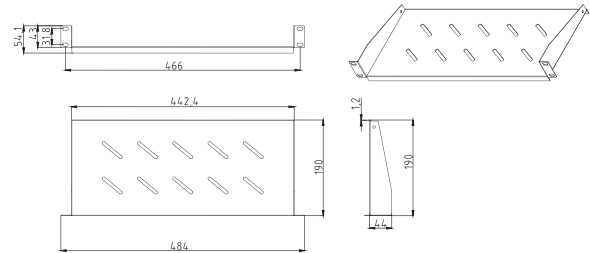

CABINET ACCESSORIES

CANTILEVER SHELVES

Datacom Front mounting fitted to the of 19" mounting angles made from 1.5 mm steel with slots for ventilation Load capacity 25kgs.

ORDERING INFORMATION

Description

Datacom Cantilever Shelf 190mm 1u Black
Datacom Cantilever Shelf 400mm 2u Grey

Part No.

DC-SVC-19-BK
DC-SVC-40-GY

FIXED SHELVES

Datacom Fitted to the sides of 19" mounting angles made from 1.5 mm steel with slots for ventilation Load capacity 30kgs

ORDERING INFORMATION

Description

Datacom Fixed Shelf 420mm Black
Datacom Fixed Shelf 600mm Black
Datacom Fixed Shelf 700mm Black
Datacom Fixed Shelf 700mm Heavy Duty

Part No.

DC-SVF-42-BK
DC-SVF-60-BK
DC-SVF-70-BK
DC-SVF-70-HDBK

CHASIS RUNNERS

Datacom Made from 1.5 mm steel, fitted to the 19" mounting angles as additional support for heavy equipment

ORDERING INFORMATION