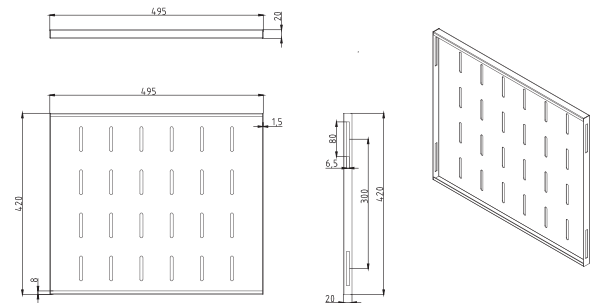

CABINET ACCESSORIES

CANTILEVER SHELVES

Datacom Front mounting fitted to the of 19" mounting angles made from 1.5 mm steel with slots for ventilation Load capacity 25kgs.

ORDERING INFORMATION

Description

Datacom Cantilever Shelf 190mm 1u Black
Datacom Cantilever Shelf 400mm 2u Grey

Part No.

DC-SVC-19-BK
DC-SVC-40-GY

FIXED SHELVES

Datacom Fitted to the sides of 19" mounting angles made from 1.5 mm steel with slots for ventilation Load capacity 30kgs

ORDERING INFORMATION

Description

Datacom Fixed Shelf 420mm Black
Datacom Fixed Shelf 600mm Black
Datacom Fixed Shelf 700mm Black
Datacom Fixed Shelf 700mm Heavy Duty