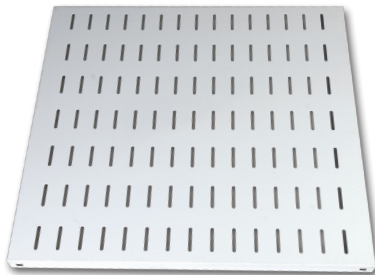

CABINET ACCESSORIES

CANTILEVER SHELVES

Datacom Front mounting fitted to the of 19" mounting angles made from 1.5 mm steel with slots for ventilation Load capacity 25kgs.

ORDERING INFORMATION

Description

Datacom Cantilever Shelf 190mm 1u Black
Datacom Cantilever Shelf 400mm 2u Grey

Part No.

DC-SVC-19-BK
DC-SVC-40-GY

FIXED SHELVES

Datacom Fitted to the sides of 19" mounting angles made from 1.5 mm steel with slots for ventilation Load capacity 30kgs

ORDERING INFORMATION

Description

Datacom Fixed Shelf 420mm Black
Datacom Fixed Shelf 600mm Black
Datacom Fixed Shelf 700mm Black
Datacom Fixed Shelf 700mm Heavy Duty

Part No.

DC-SVF-42-BK
DC-SVF-60-BK
DC-SVF-70-BK
DC-SVF-70-HDBK

CHASIS RUNNERS

Datacom Made from 1.5 mm steel, fitted to the 19" mounting angles as additional support for heavy equipment

ORDERING INFORMATION