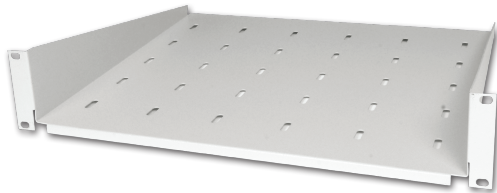

CABINET ACCESSORIES

CANTILEVER SHELVES

Datacom Front mounting fitted to the of 19" mounting angles made from 1.5 mm steel with slots for ventilation Load capacity 25kgs.

ORDERING INFORMATION

Description

Datacom Cantilever Shelf 190mm 1u Black
Datacom Cantilever Shelf 400mm 2u Grey

Part No.

DC-SVC-19-BK
DC-SVC-40-GY

FIXED SHELVES

Datacom Fitted to the sides of 19" mounting angles made from 1.5 mm steel with slots for ventilation Load capacity 30kgs

ORDERING INFORMATION

Description

Datacom Fixed Shelf 420mm Black
Datacom Fixed Shelf 600mm Black
Datacom Fixed Shelf 700mm Black
Datacom Fixed Shelf 700mm Heavy Duty

Part No.

DC-SVF-42-BK
DC-SVF-60-BK
DC-SVF-70-BK
DC-SVF-70-HDBK

CHASIS RUNNERS

Datacom Made from 1.5 mm steel, fitted to the 19" mounting angles as additional support for heavy equipment

ORDERING INFORMATION