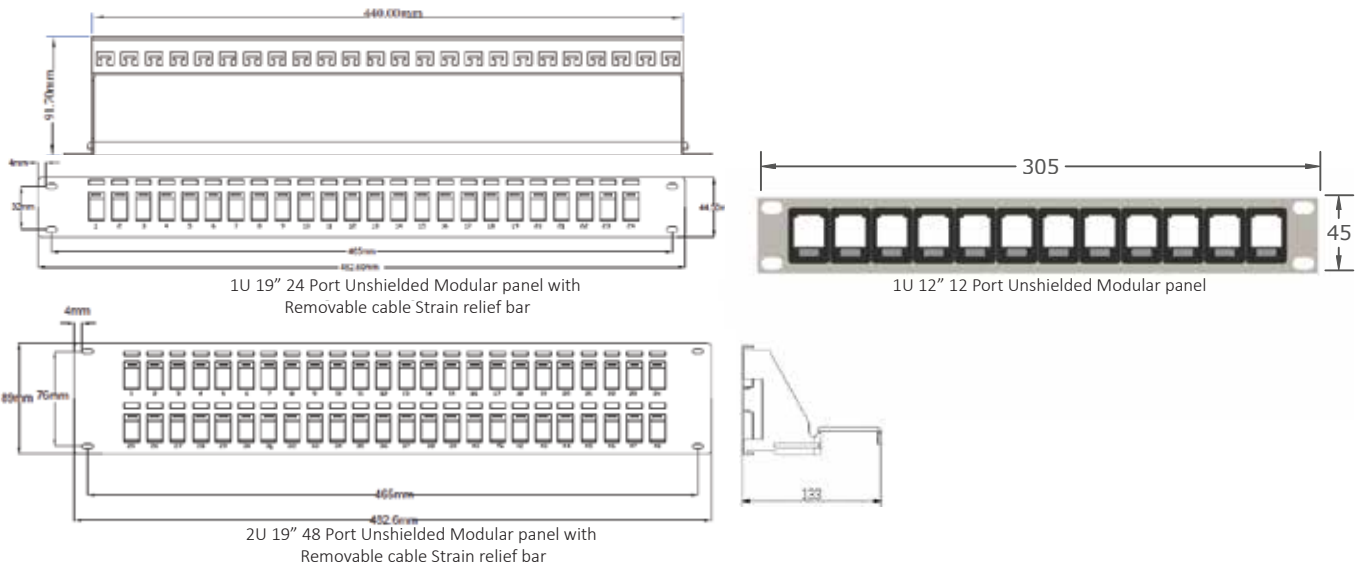

MODULAR UTP PATCH PANEL

TECHNICAL SPECIFICATIONS

Mechanical Properties

Category	Unshielded
Material	SPCC with Black Plating
Panel type	Flat / Angled
Panel Width	482.60 mm (19")
Panel Height	(1U, 2U)
Outlet style	RJ-45
Outlet style	12,24,48 Ports
Panel Type	Blank

TECHNICAL DRAWINGS

ORDERING INFORMATION

Description

Datacom 1U 24 Port keystone Panel Unloaded With Strain Relief

Datacom 2U 48 Port keystone Panel Unloaded With Strain Relief

Datacom 1U 24 Port keystone Panel Unloaded Angled Panel With Strain Relief

Datacom 1U 12 " Keystone Panel Unloaded 12 Port RAL 7035

Datacom 1U 12 "Keystone Panel Unloaded 12 Port RAL9005

Part No.

DC-PPU19-24BK

DC-PPU19-48BK

DCPPU19A-24BK.

DC-PPU12-12GY

DC-PPU12-12BK